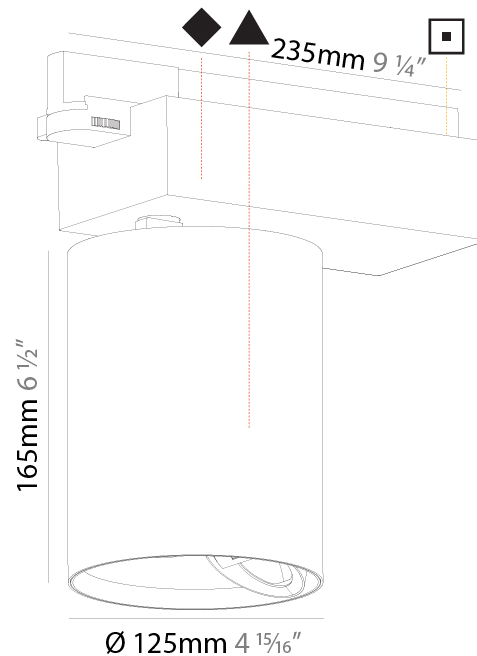

GENERAL

Series: Centriq
Subseries: Centriq Wallwash
Brand: Prolicht
Division: Architectural
Mounting Type: Track
Mounting Location: Ceiling
Subcategory: Spots

PHYSICAL

Shape: Cylinder
Diameter (mm): 125
Diameter (in): 4 ¹⁵/₁₆
Length (mm): 235
Length (in): 9 ¹/₄
Height (mm): 165
Height (in): 6 ¹/₂
Light Distribution: Adjustable / Asymmetric
Fixture Finish: SSR / BKV / CWI / CRY / HAB / LAG / UFT / ITA / RUA / RUR / MIC / FTG / MYG / TWT / LOD / PUS / FRO / FUP / KIA / POP / BLS / SPG / MEY / GOH / GUM / CHC / COM / ABZ / JAG / OBR / MOS / ROR
Fixture Material: Aluminum

ELECTRICAL

Lamp Type: LED (Zhaga Standard)
Input Wattage (W): 37.1
Total Output Wattage (W): 34
Dimming: Tri-Mode (Non-Dimming and Phase Dimming (120Vac only) and 0-10V Dimming)
Driver Included: Yes
Driver Location: Integrated
Driver Type: Constant Current - Universal
Driver Class: Class 2
Input Voltage (V): 120 - 277
Constant Current (MA): 1050

LED

Number of LEDs: 1
Color Temperature (°K): 2700 / 3000 / 3500 / 4000
Max. Delivered Lumen (lm): 2840 / 2950 / 3048 / 3110
CRI: >90 CRI
Efficiency (%): 85
Lamp Life (hrs): 50000

OPTICAL

Reflector: Multi-faceted
Adjustability: Rotational 340°; Tilt 90°

RATINGS AND CERTIFICATIONS

Certified By: Certified for North American Standards
IP rating: IP20