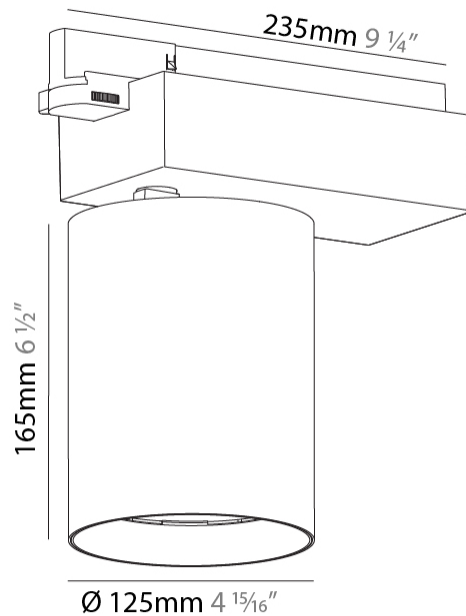

GENERAL

Series: Centriq
Subseries: Centriq 125
Brand: Prolicht
Division: Architectural
Mounting Type: Track
Mounting Location: Ceiling
Subcategory: Spots

PHYSICAL

Shape: Cylinder
Diameter (mm): 125
Diameter (in): 4 ¹⁵/₁₆
Length (mm): 235
Length (in): 9 ¹/₄
Height (mm): 165
Height (in): 6 ¹/₂
Light Distribution: Adjustable / Direct
Fixture Finish: SSR / BKV / CWI / CRY / HAB / LAG / UFT / ITA / RUA / RUR / MIC / FTG / MYG / TWT / LOD / PUS / FRO / FUP / KIA / POP / BLS / SPG / MEY / GOH / GUM / CHC / COM / ABZ / JAG / OBR / MOS / ROR
Fixture Material: Aluminum

ELECTRICAL

Lamp Type: LED (Zhaga Standard)
Input Wattage (W): 55 / 54
Total Output Wattage (W): 49.5 / 48.6
Dimming: Tri-Mode (Non-Dimming and Phase Dimming (120Vac only) and 0-10V Dimming)
Driver Included: Yes
Driver Location: Integrated
Driver Type: Constant Current - Universal
Driver Class: Class 2
Input Voltage (V): 120 - 277
Constant Current (MA): 1400

LED

Number of LEDs: 1
Color Temperature (°K): 3000 / 3500 / 4000
Max. Delivered Lumen (lm): 5250 / 4498 / 4590
Nominal Lumen (lm): 6030 / 5165 / 5270
CRI: >90 CRI
Lamp Life (hrs): 50000

OPTICAL

Reflector°: 16 / 26 / 42
Adjustability: Rotational 340°; Tilt 90°

RATINGS AND CERTIFICATIONS

Certified By: Certified for North American Standards
IP rating: IP20